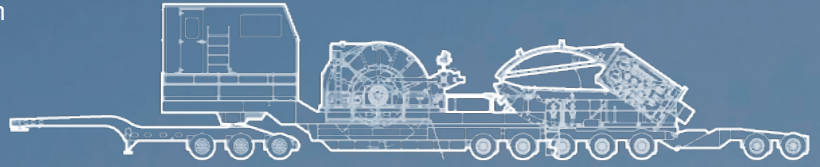

### Extra Wide Reel

- 166" diameter x 96" core x 117" flange
- 117" flange diameter holds 24,000 ft of 2-3/8" tubing
- Robust level wind assembly handles large tubing loads
- Reel adjusts for different tubing size without changing the reel
- Reel shafts handle gear driven loads without flexing

**Length:** 66"

**Height:** 100"

**Width:** 51"

**Weight:** 14,505 lbs

***Propell***

## Tough Trailer

- Road legal width & overbuilt to resist maximum payload with minimal strain
- Dual fifth wheel hook-up with jeep and stinger supports oversized reels
- Customizable modular cabin features ultra-lightweight options & cold/hot weather packages
- Optional removable cabin with robust skid frame
- Additional hydraulic cooling on dual pump system