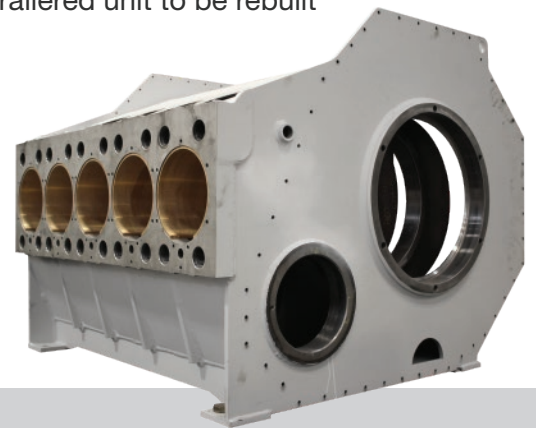

PUMP REBUILD PROGRAM

Swing Program

Propell offers a complete rebuild and swing program across North America. Featuring 2250 HP and 2500 HP pumps in stock and ready for exchange. Simply bring us your used pump and exchange it for a fully rebuilt swing pump.

CAPABILITIES

- Powerframe repair
- Powerframe inspection
- All makes and models of Frac/Completion pumps

Including but not limited to:
Weir SPM, Gardner Denver, OFM, Serva,
FMC, Val-Tek, J-Mac, Forum

- US & Canada pump rebuild facilities
- Short lead times
- In-house team of experts
- Complete service shop capabilities for your entire trailered unit to be rebuilt