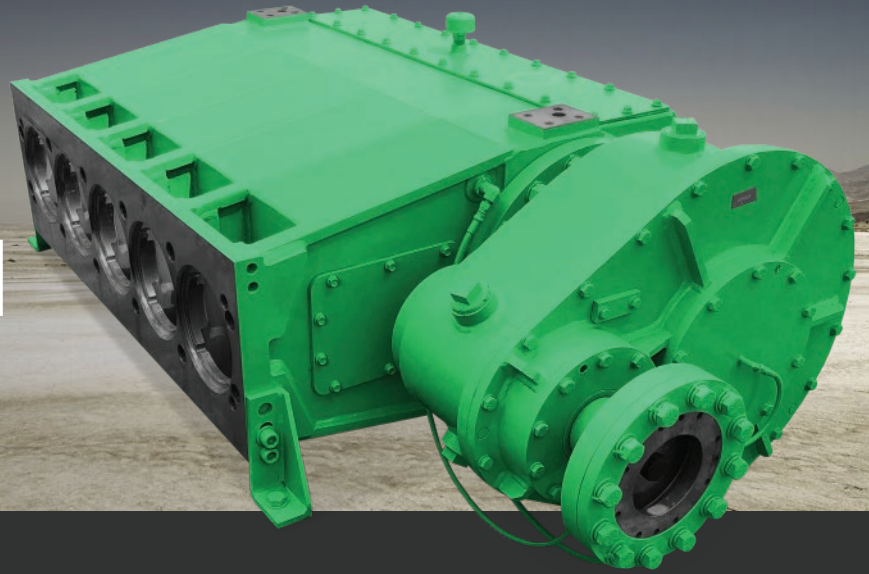

PUMP REBUILD PROGRAM

Swing Program

Propell offers a complete rebuild and swing program across North America. Featuring 2250 HP and 2500 HP pumps in stock and ready for exchange. Simply bring us your used pump and exchange it for a fully rebuilt swing pump.

CAPABILITIES

- Powerframe repair
- Powerframe inspection
- All makes and models of Frac/Completion pumps

Including but not limited to:
Weir SPM, Gardner Denver, OFM, Serva,
FMC, Val-Tek, J-Mac, Forum

- US & Canada pump rebuild facilities
- Short lead times
- In-house team of experts
- Complete service shop capabilities for your entire trailered unit to be rebuilt

Propell takes pride in being your total solution for oilfield equipment, and manufacturing is just the beginning. The Propell warehouse stays stocked with everything from integral components to a wide variety of consumables and shop supplies. Our fleet of delivery trucks ships out in minutes, not days, keeping your units and crew running at their best.